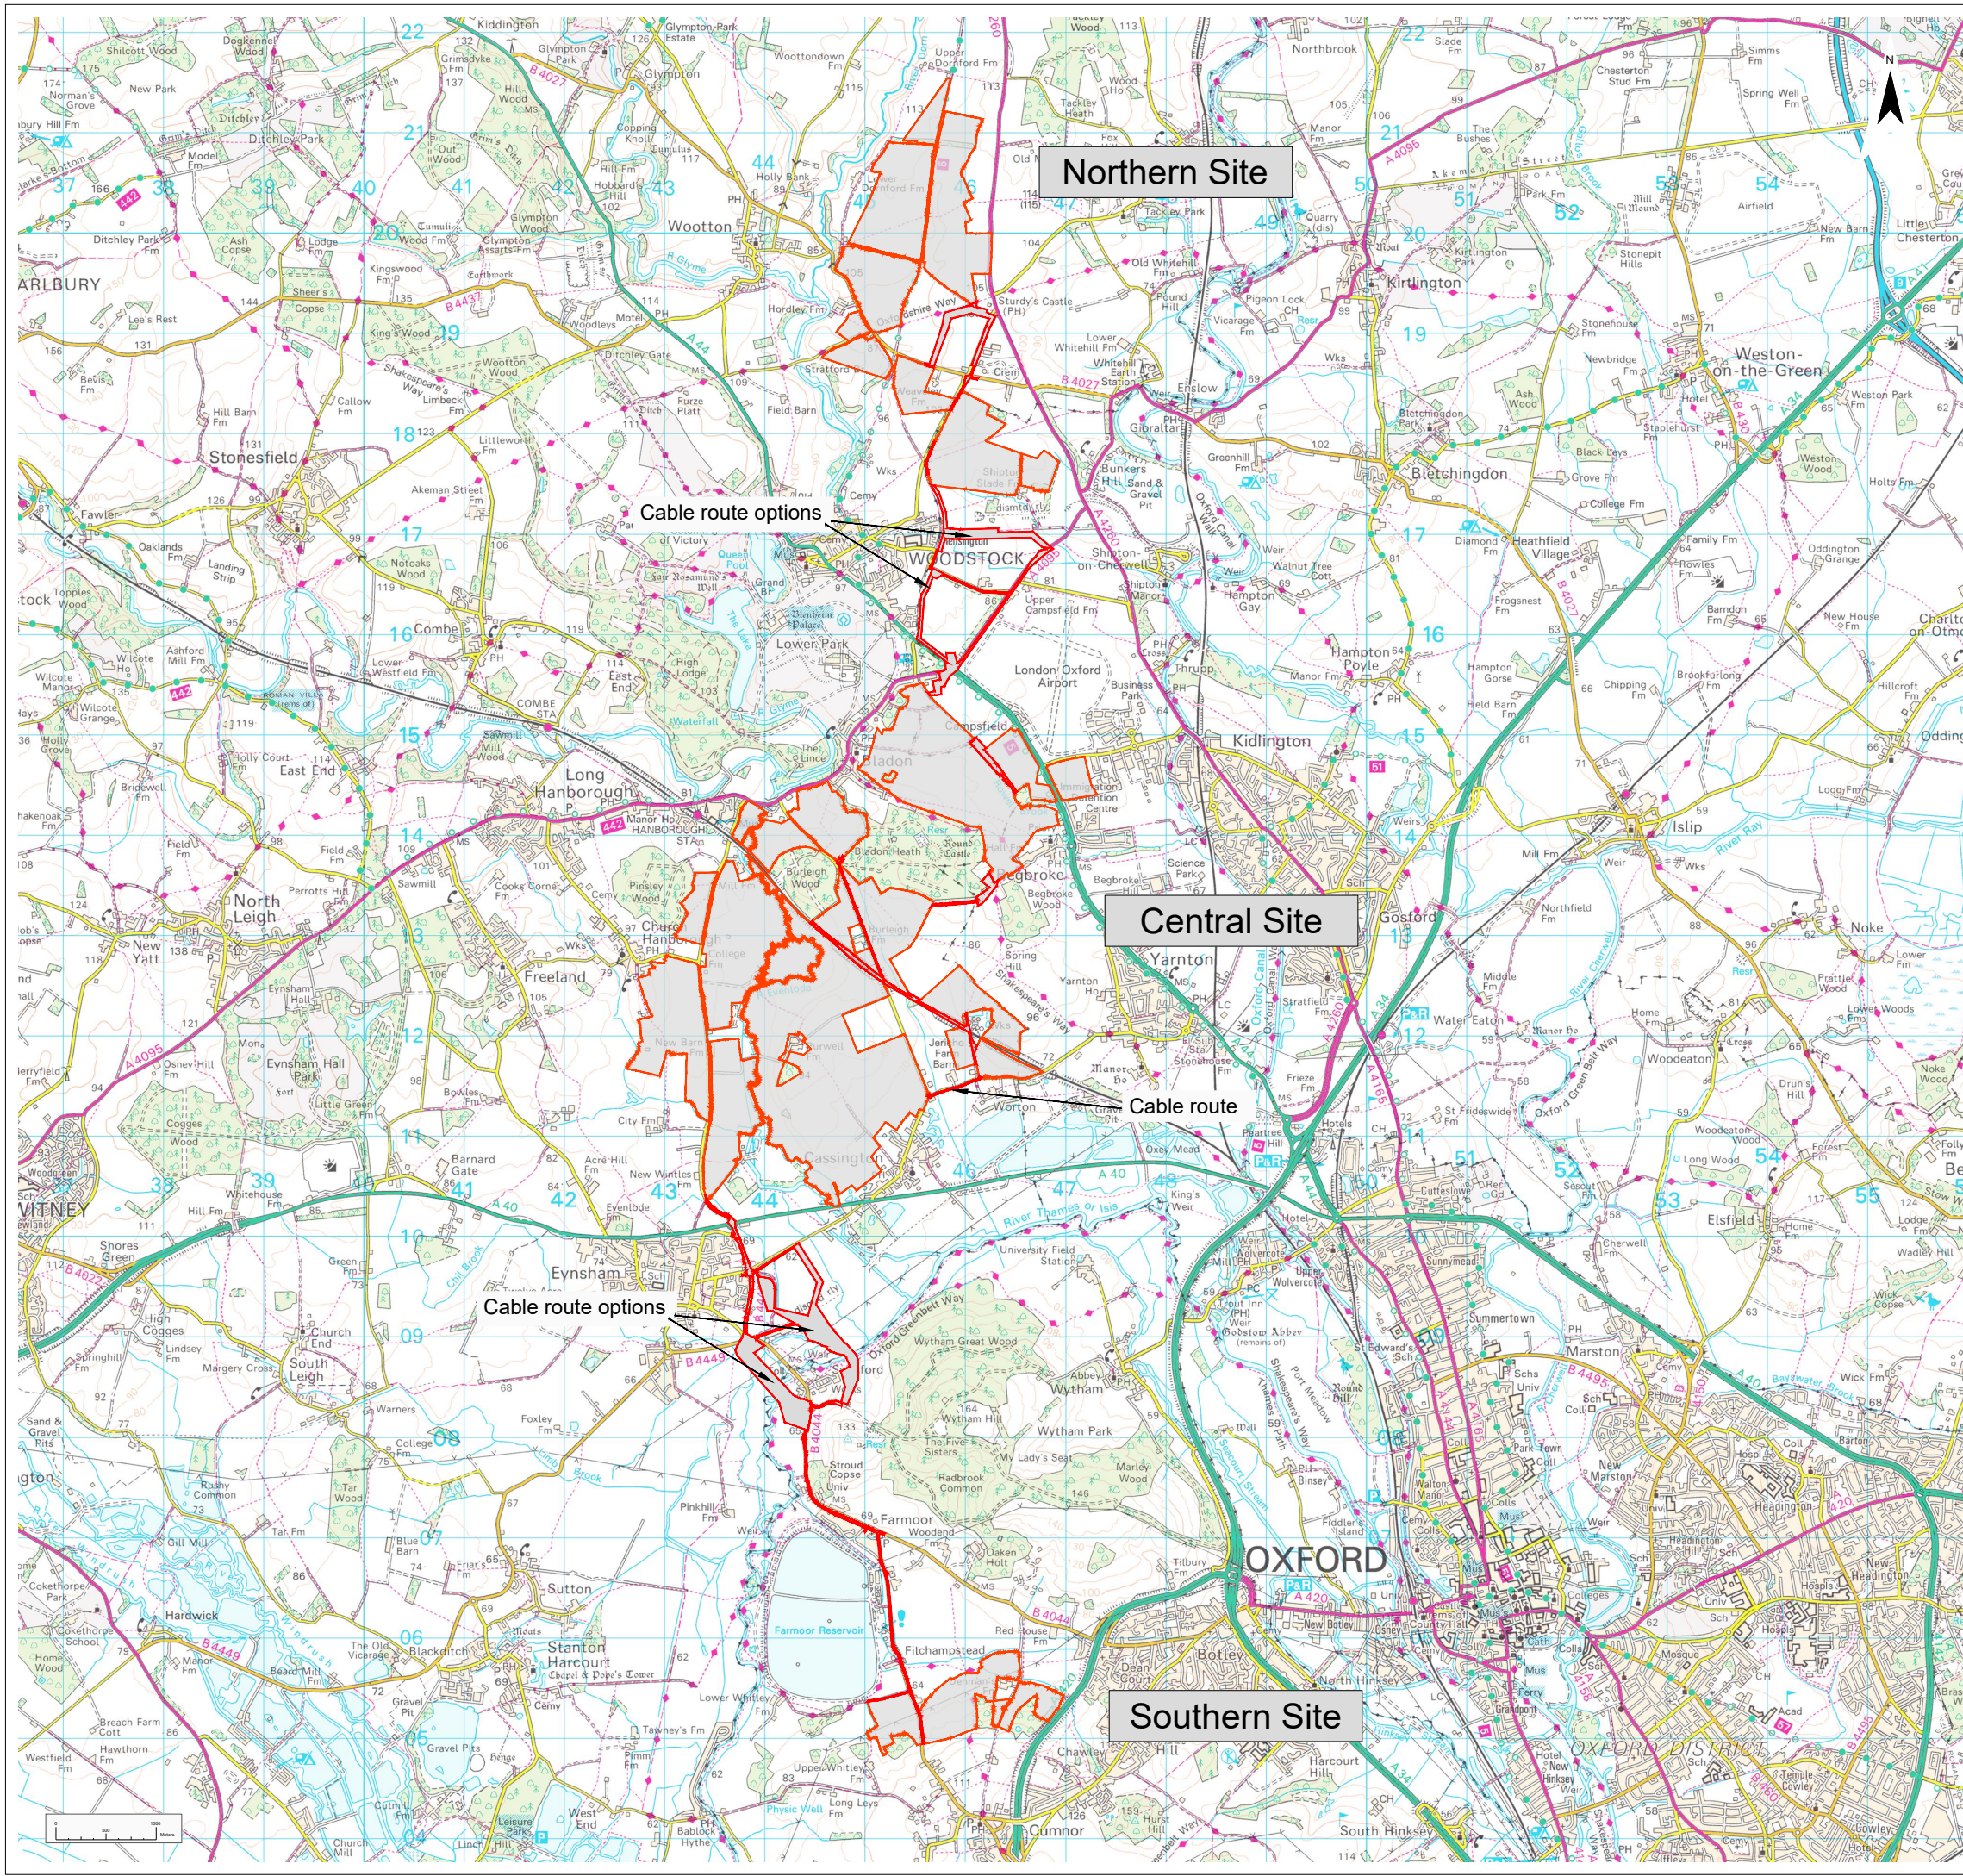

The scale of the drawing is only valid for A3 format printing

**Legend**

Site Location and Project Site Boundary

Project		Status			
Botley West Solar Farm		Final			
Id.	Changes	Date	Name	Date	Name
				10.10.2023	V. Guskova
				10.10.2023	T. Dahl
Project-PH					
Project-No					
A	Created	10.10.2023	VG	Drawing No	prj-01-0700
CAD-data name: 231010 Botley West Site Location plan.dwg					
Scale: 1:65000		at A3		DIM: m	
Plan					
Site Location and Project Site Boundary					
Figure 1.1					
Overview					
		Photovoltaic Development Partners GmbH Kurfürstendamm 52 10707 Berlin, Germany			